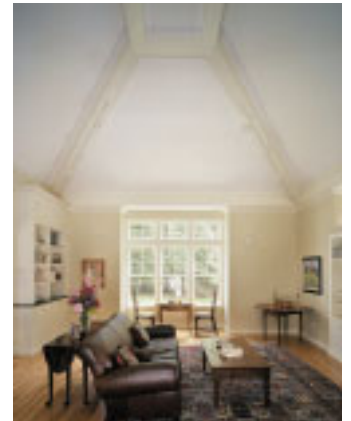

A R C H I T E C T S

This renovation of a “spec” house in Newton, Massachusetts improved the original finishes, mechanical systems and external appearance. The exterior was substantially altered, creating a non-historic look which nevertheless fit comfortably in a neighborhood of Victorian, Shingle Style, and Arts and Crafts homes. A large, centrally-located kitchen is situated adjacent to the family room which also functions as a state-of-the-art media room. A spacious front hall replaced the original entryway, which was exceptionally cramped. The new entrance is further enhanced by a covered porch featuring large columns and deeply overhanging roof.

**Owner**  
Bruce and Ellen Crystal

**Contractor**  
SJD Construction

**Cost**  
Withheld at owner’s request

**Top**  
Front entrance featuring wrap-around porch and large columns.

**Middle left**  
View through kitchen/dining area toward family room at center.

**Middle right**  
Family/media room.

**Right**  
Front entry hall with stairway to upper level.